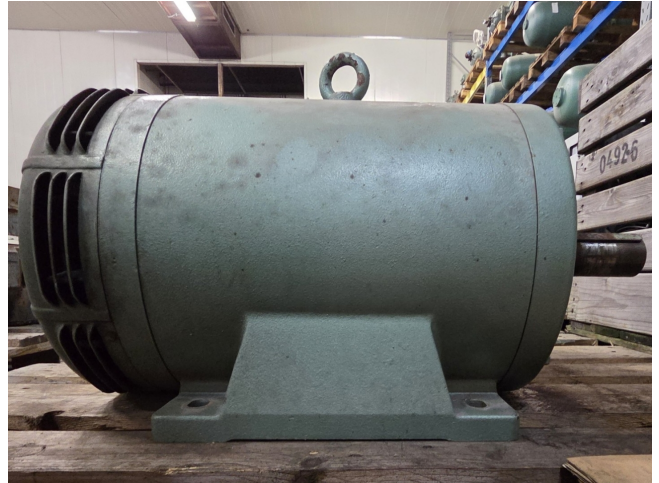

Schorch KN5200L-BB011-Z

Specifications

Brand	Schorch
Type	KN5200L-BB011-Z
kW	45
RPM	1450
Size & Weight	740x470x510 mm (LxWxH)
50 Hz / 60 Hz	50 Hz
Stock	1

Description

Used Schorch KN5200L-BB011-Z

Used Schorch KN5200L-BB011-Z electric motor with the following specifications: 50 Hz - 45 kW - 1450 RPM.